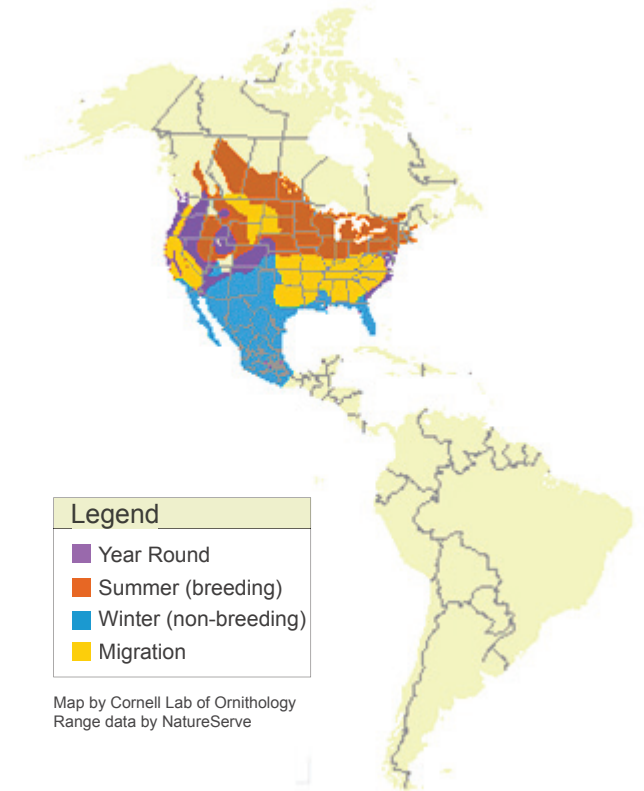

## Marsh Wren

*Cistothorus palustris*

A common and noisy inhabitant of cattail marshes, the Marsh Wren sings all day and throughout the night.

### Keys to Identification

#### Adult Description

- Small brown bird with thin bill.
- Tail often held upright.
- Dark cap.
- Whitish eyeline.
- Bold black-and-white streaks on back.
- Buffy flanks, whitish chest.
- 

#### Immature Description

- Juvenile similar to adult, but lacks bold streaking on back and has only an indistinct eyestripe.