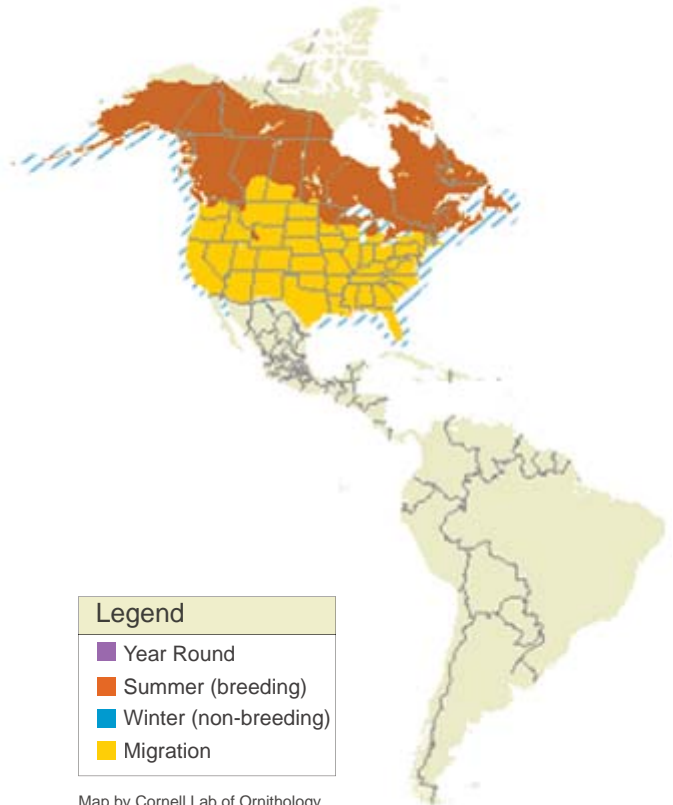

# Common Loon

*Gavia immer*

The eerie calls of Common Loons echo across clear lakes of the northern wilderness. Summer adults are regally patterned in black and white. In winter, they are plain gray above and white below, and you'll find them close to shore on most seacoasts and a good many inland reservoirs and lakes. Common Loons are powerful, agile divers that catch small fish in fast underwater chases. They are less suited to land, and typically come ashore only to nest.

## Keys to Identification

### Size and Shape

Common Loons are large, diving waterbirds with rounded heads and dagger-like bills. They have long bodies and short tails that are usually not visible. In flight, they look stretched out, with a long, flat body and long neck and bill. Their feet stick out beyond the tail (unlike ducks and cormorants), looking like wedges.

### Color Pattern

In summer, adults have a black head and bill, a black-and-white spotted back, and a white breast. From September to March, adults are plain gray on the back and head with a white throat. The bill also fades to gray. Juveniles look similar, but with more pronounced scalloping on the back.