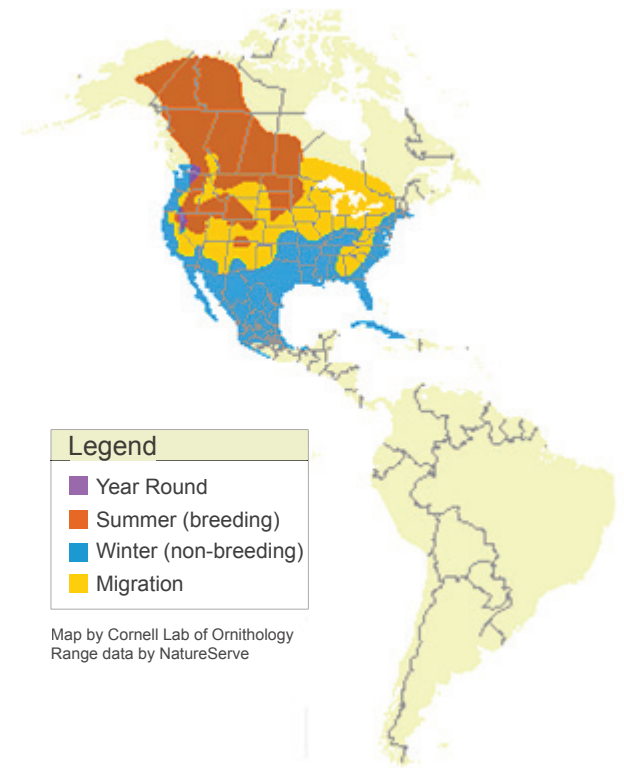

# Canvasback

*Aythya valisineria*

A large diving duck, the Canvasback breeds in prairie potholes and winters on ocean bays. Its sloping profile distinguishes it from other ducks.

## Keys to Identification

### Adult Description

- Large, sleek duck.
- Long sloping profile.
- Male with rusty head, white body and black chest and rear end.

## Cool Facts

- The species name of the Canvasback, *Aythya valisineria*, comes from *Vallisneria americana*, or wild celery, whose winter buds and rhizomes are its preferred food during the nonbreeding period.